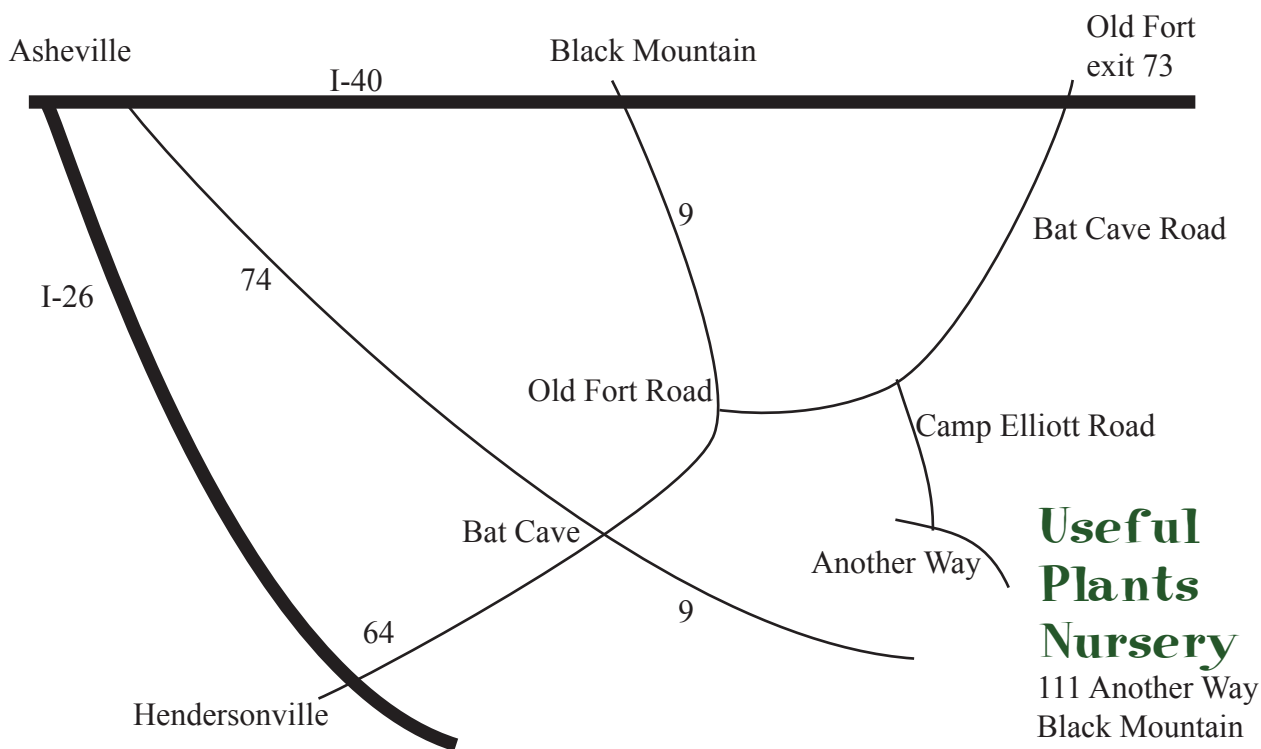

Map to Useful Plants Nursery

Turn onto Camp Elliott Road. Go about one mile, passing Stone Mountain School, to the end of Camp Elliott Road. When you pass Stone Mountain School, please reduce your speed to 15 mph as you cross our neighbor's pasture.

At the end of the pavement where the road forks, veer left onto Another Way and into Earthaven Ecovillage. The speed limit in Earthaven is 10 mph.

Continue on Another Way, crossing the creek twice. The road will turn left after the second crossing.

The nursery will be on your right, before the third creek crossing.